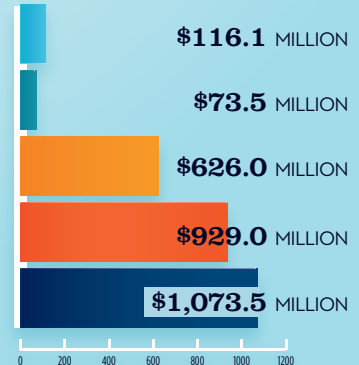

RECREATIONAL BOATING INDUSTRY SALES IN WISCONSIN

Boat Building	$116.1 MILLION
Motor / Engine Mfgr.	$73.5 MILLION
Accessory / Supplies Mfgr.	$626.0 MILLION
TOTAL MFGR. SALES	$815.6
Dealers / Wholesalers	$929.0 MILLION
Boat Services	$1,073.5 MILLION
TOTAL RETAIL & SERVICES SALES	$2,002.5

● BOAT BUILDING
● MOTOR/ENG. MFGR.
● ACC./SUPPLIES MFGR.
● DLRS/WHOLESALERS
● BOAT SERVICES