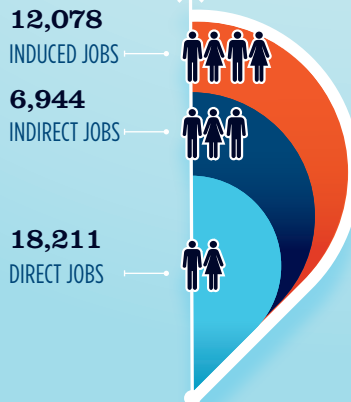

● BOAT BUILDING
● MOTOR/ENG. MFGR.
● ACC./SUPPLIES MFGR.
● DLRS/WHOLESALERS
● BOAT SERVICES

ESTIMATED JOBS IMPACT OF RECREATIONAL BOATING-RELATED SPENDING IN WISCONSIN

EST. TOTAL JOBS ▶ **37,233**

EST. TOTAL LABOR INCOME ▶ **\$1,535.2 MILLIONS**

Est. Direct Income	\$617.0
Est. Indirect Income	\$389.6
Est. Induced Income	\$528.6

RECREATIONAL BOATING INDUSTRY SALES IN WISCONSIN

Boat Building	\$116.1 MILLION
Motor / Engine Mfgr.	\$73.5 MILLION
Accessory / Supplies Mfgr.	\$626.0 MILLION
TOTAL MFGR. SALES	\$815.6
Dealers / Wholesalers	\$929.0 MILLION
Boat Services	\$1,073.5 MILLION
TOTAL RETAIL & SERVICES SALES	\$2,002.5