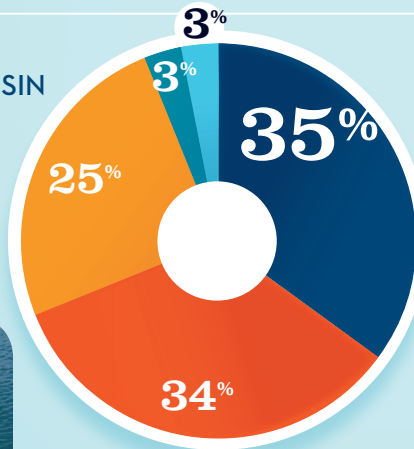

RECREATIONAL BOATING CREATES JOBS IN WISCONSIN

TOTAL BOATING JOBS ▶ **14,350**

Boat Building	468
Motor / Engine Mfgr.	350
Accessory / Supplies Mfgr.	3,624
Dealers / Wholesalers	4,942
Boat Services	4,966

● BOAT BUILDING
● MOTOR/ENG. MFGR.
● ACC./SUPPLIES MFGR.
● DLRS/WHOLESALERS
● BOAT SERVICES