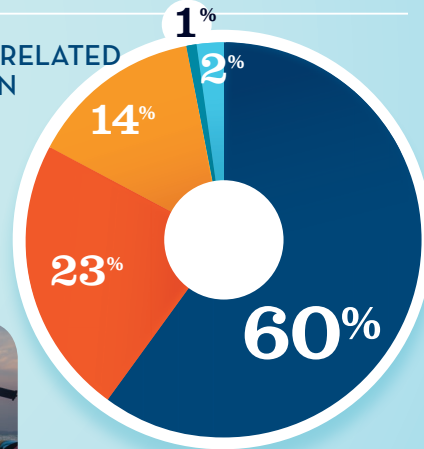

RECREATIONAL BOATING-RELATED BUSINESSES IN WISCONSIN

TOTAL BUSINESSES ▶ **798**

Boat Building	14
Motor / Engine Mfgr.	10
Accessory / Supplies Mfgr.	115
Dealers / Wholesalers	183
Boat Services	476

● BOAT BUILDING
● MOTOR/ENG. MFGR.
● ACC./SUPPLIES MFGR.
● DLRS/WHOLESALERS
● BOAT SERVICES